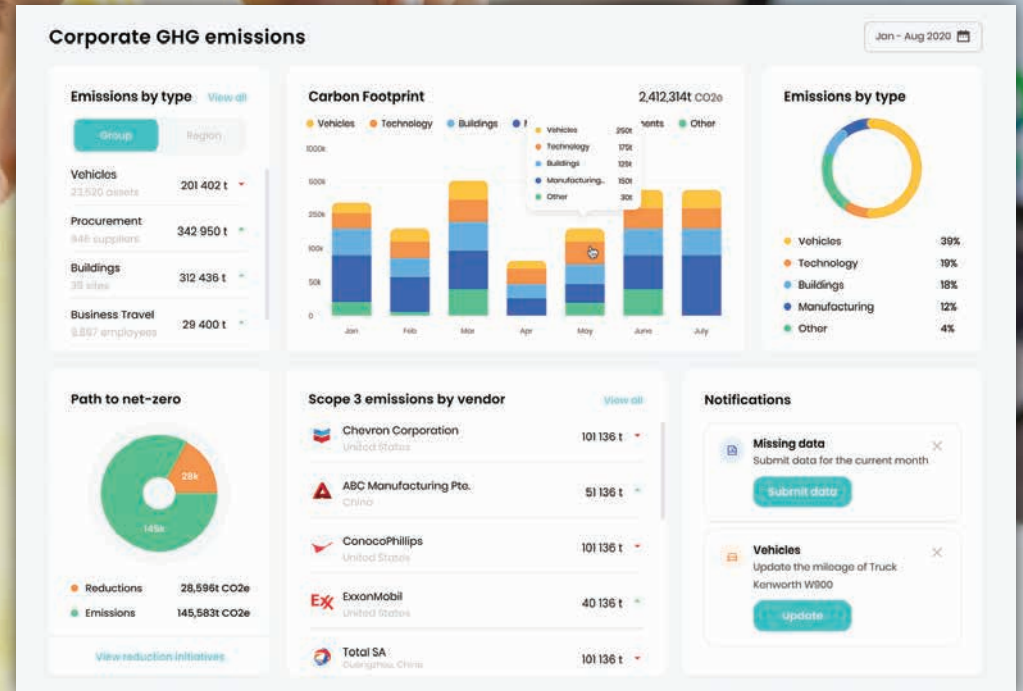

CARBON INSIGHTS:

OUR APPROACH

Streamline carbon reporting with our user-friendly Carbon Insights dashboard.

Gain concrete insights for actionable carbon footprint improvements backed by real data trends and analytics.

Engage in expert Carbon Insights training sessions where we help you interpret data and explore cost/carbon-saving.

Showcase your emissions reduction progress with a dedicated webpage for your business to share emission reduction achievements externally, while providing an accessible and comprehensive emissions profile view for internal staff.